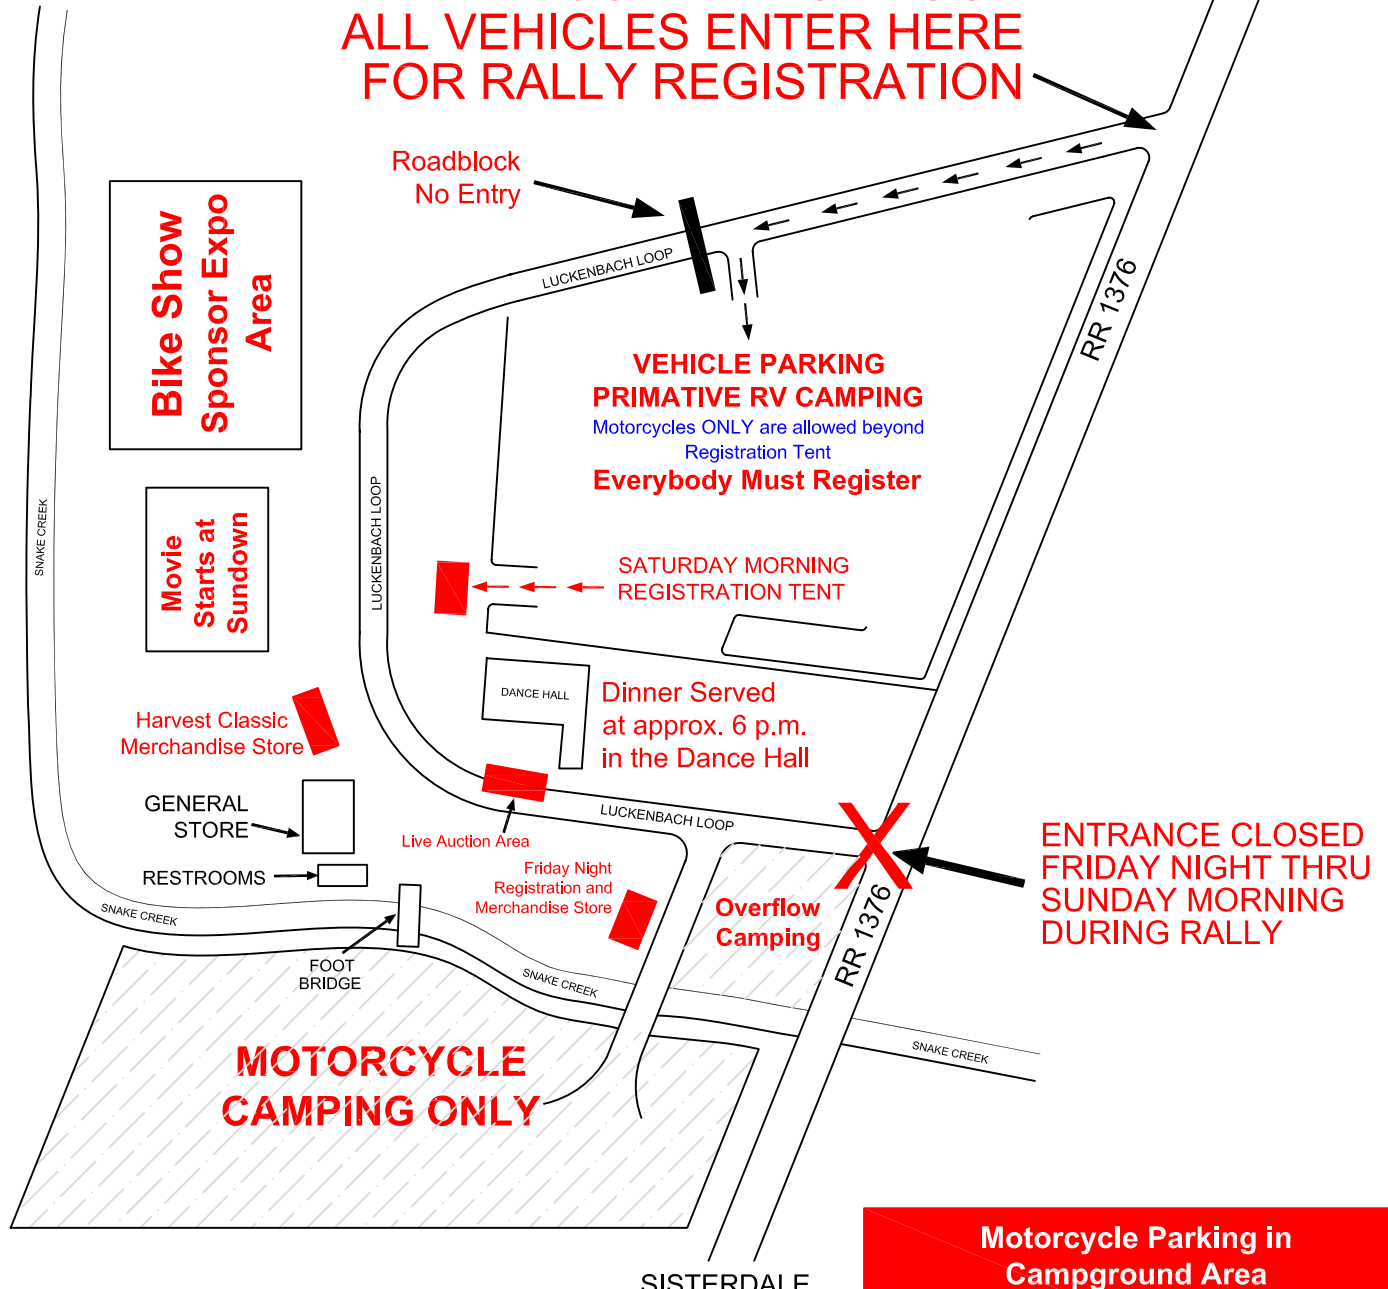

Event Map

FREDRICKSBURG

LUCKENBACH LOOP
ALL VEHICLES ENTER HERE
FOR RALLY REGISTRATION

SISTERDALE

Motorcycle Parking in Campground Area - ONLY -
No Trucks, Cars or Trailers
Except for Unloading and Loading